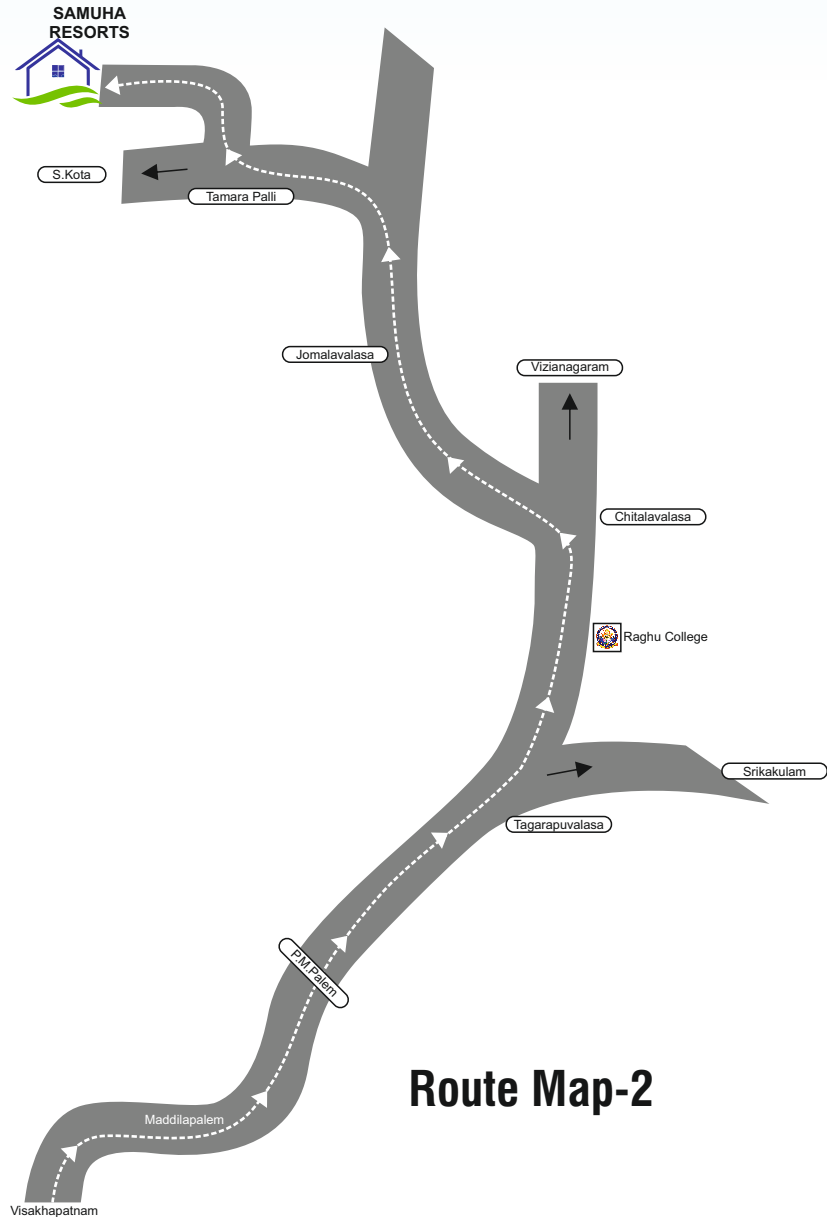

SAMUHA RESORTS

@ Thatipudi Reservoir

Our beautiful property offers acres of land, fresh produce, and a relaxing atmosphere perfect for a quick getaway or a long-term stay.

Contact :