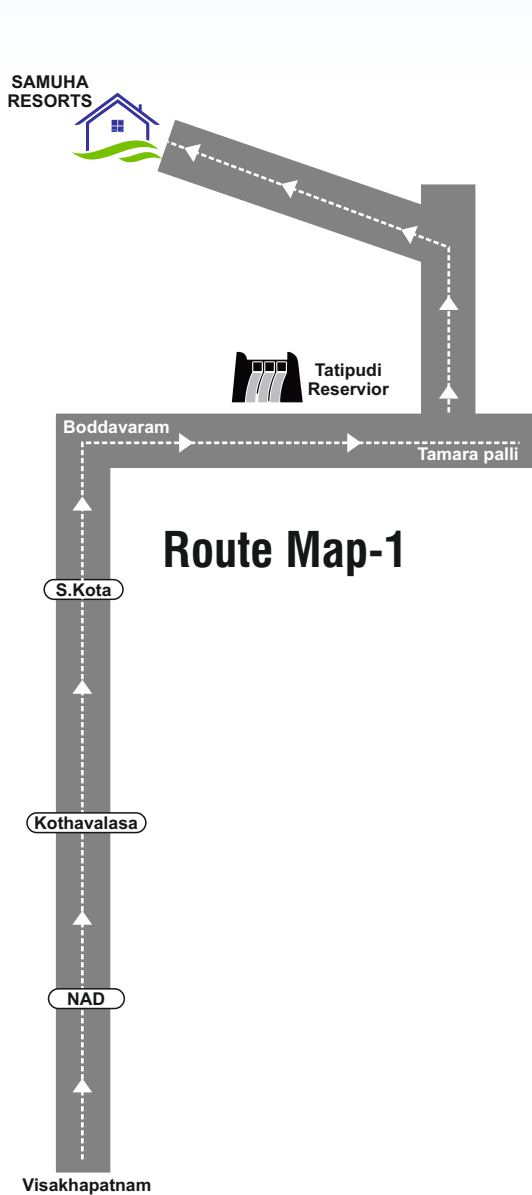

AREA STATEMENT

Site Area : 2,40,893.2 sq ft / 5.53 Ac.
Roads : 44,727 sft (18.56%)
Plot Area : 1,96,166.2 sft (81.40%)

200 Square Yard Plots :

WEST FACING :
17,18,19,20, 21,22,23,24,25,26,27,28,29,30,31,32
51,52,53,54,55,56,57,58,59,60,62,63

EAST FACING : 2,3,4,5,6,7,8,9,10,11,12,13,14,15
33,34,35,36,37,38,39,40,41,42,43,44,45,46,47

Plot 1 : 187 Sq. Yards (East Facing)
Plot 16 : 265 Sq. Yards (West Facing)
Plot 48 : 305 Sq. Yards (East Facing)
Plot 49,50 : 183.3 Sq. Yards (West Facing)

RESORTS : 30,31,32

SAMUHA RESORTS

@ Thatipudi Reservoir

Our beautiful property offers acres of land, fresh produce, and a relaxing atmosphere perfect for a quick getaway or a long-term stay.

Contact :